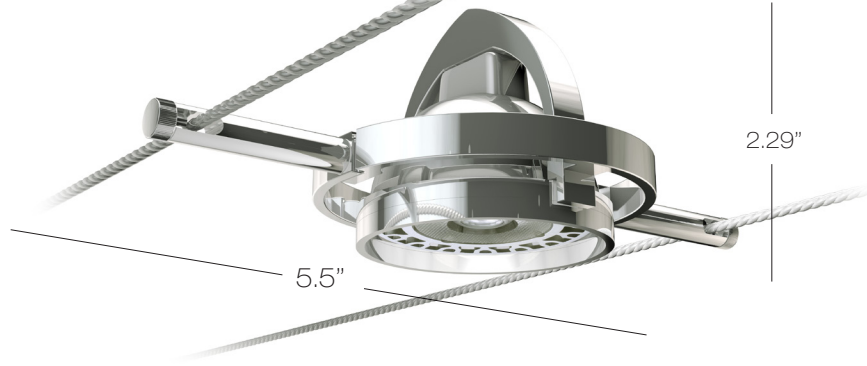

## S Bella Head

Highly adjustable head tilts 140° within ring. Ring will rotate 360°.

Various lens and Louvers available, consult factory.

Model  
**CB906**

LED LED Sora MR16  
M5 MR16 Halogen 50W

Finish	Lamp	Mounting
<b>SN</b>	<b>M5</b>	<b>C5.5</b>

**BZ** bronze  
**SN** satin nickel

**C5.5** 5.5" cable separation  
**C3.5** 3.5" cable separation